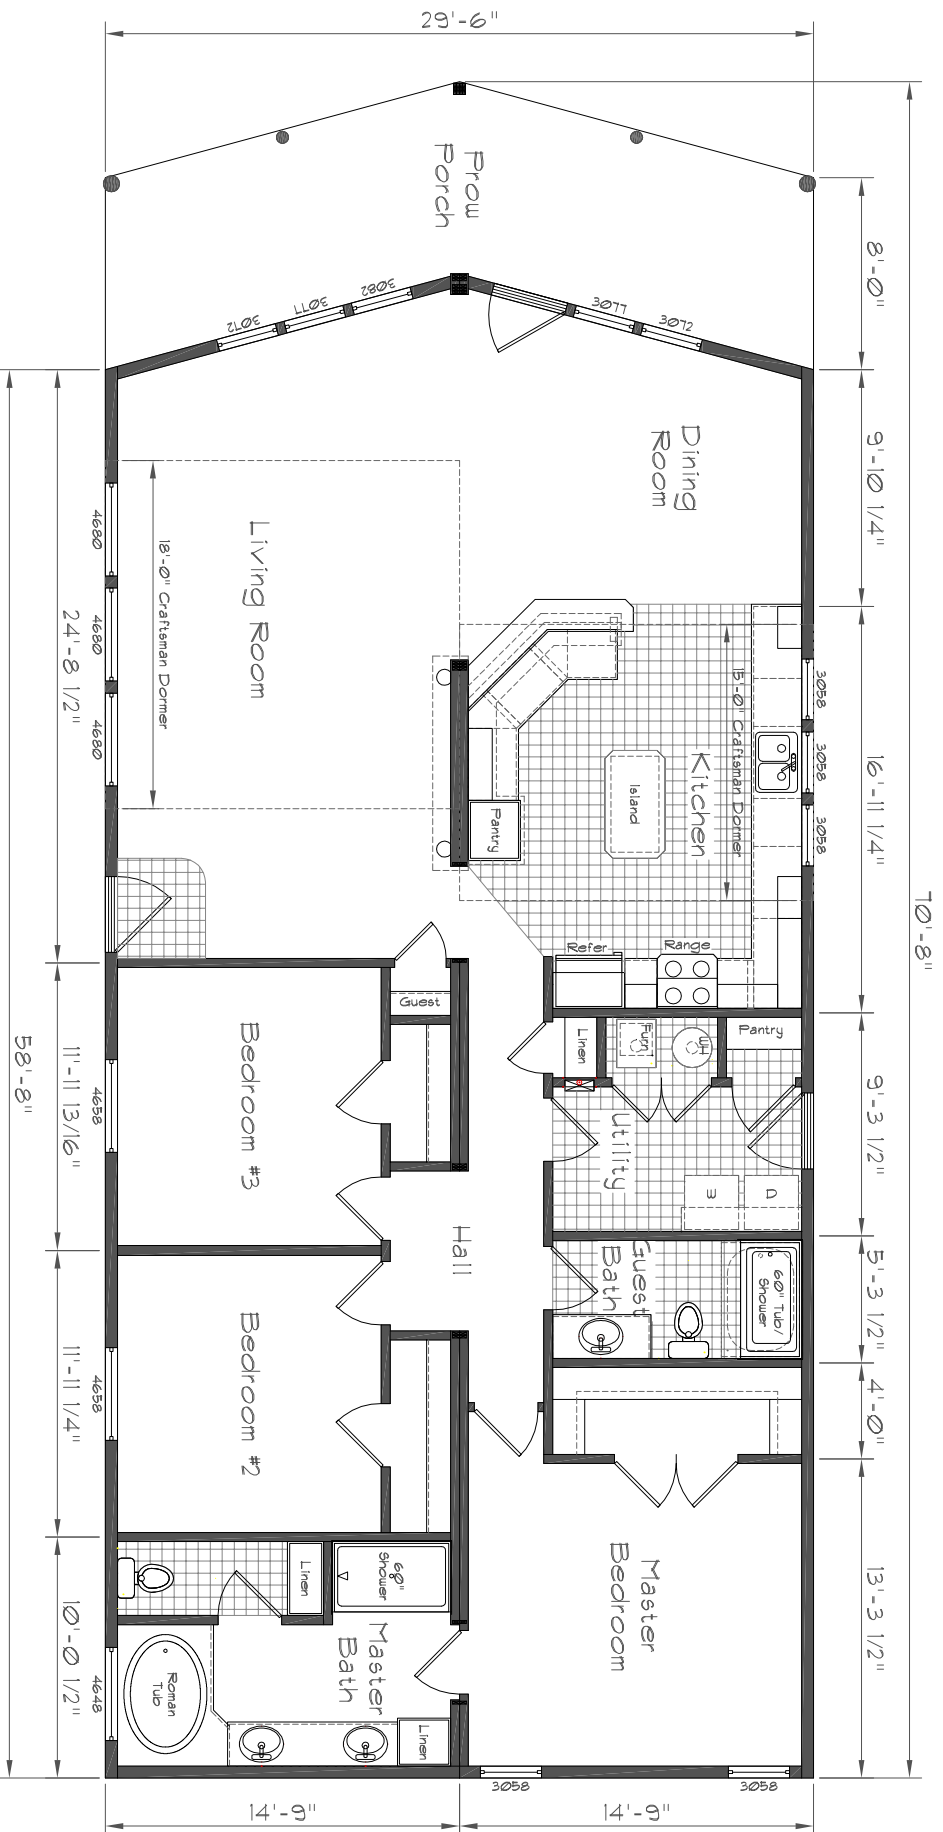

Mountain Cabin

KHBW 11/30/05/MC

Mt. Borah

Model: 5001
 3 Bedroom, 2 Bath
 1790 Square Feet
 Floor Size
 70'-8"x29'-6"